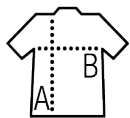

Quality

MESH POLYESTER 140
100% breathable polyester
Binding on collar

Style

Raglan sleeves
Longer length

Available sizes

Sizes	XXS	XS	S	M	L	XL	XXL	3XL
A/B	66/44	68/47	70/50	72/53	74/56	76/59	78/62	80/65

Available colours

Packaging

Carton size : 55 x 36 x 23 cm

Weight per carton : 0.00 kg

Related products

SOL'S SPORTY WOMEN
01159