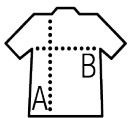

Quality

WASHED POPLIN - 100% cotton
110 gsm

Style

Straight cut
Long sleeves
1-button square cuffs
Buttoned bound slits
7-button placket

Available sizes

Sizes	S	M	L	XL	XXL	3XL
A/B	77.5/53.5	78/55.5	78.5/57.5	79/59.5	79.5/61.5	80/63.5

Available colours

White

Dark blue

Chestnut

Packaging

Carton size : 57 x 37 x 30 cm

Weight per carton : 0.00 kg

Related products