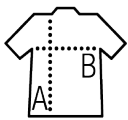

SOL'S RACE WOMEN

SOL'S®
the fair spirit

WOMEN'S SOFT SHELL ZIP JACKET

01194

Quality

Style

2 side zip pockets

Available sizes

Sizes	S	M	L	XL	XXL
A/B	62/47	64/50	66/53	68/59	70/59

Available colours

Pepper red

Royal blue

Bottle green

Army

Black

French navy