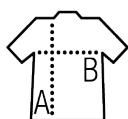

Quality

JERSEY 150
100% semi-combed Ringspun cotton
Rib binding

Style

Cut and sewn

Available sizes

Sizes	S	M	L	XL
A/B	66/37	68/40	70/43	72/46

Available colours

Packaging

 Carton size : 45 x 36 x 16 cm

 Weight per carton : 0.00 kg

Related products